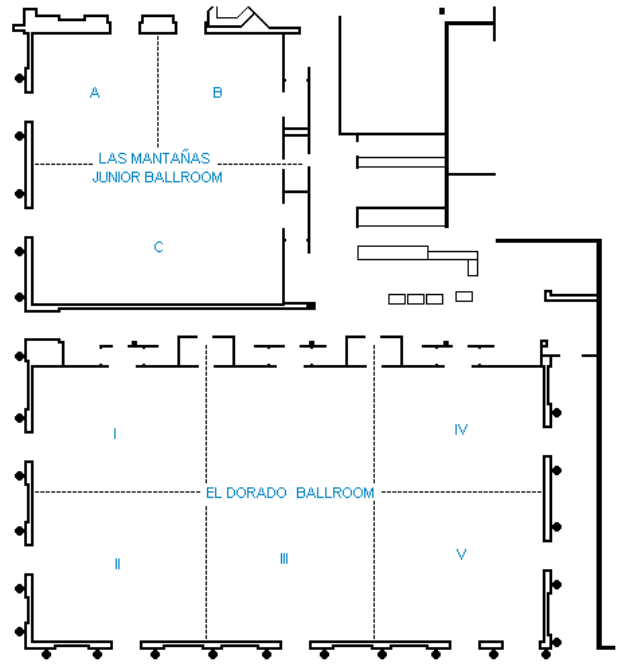

**Conference & Events Rooms**  
Capacity Charts  
Social Distance Measures

Name	Type	Area (Sq.Ft.)	Length (Ft.)	Width (Ft.)	Height (Ft.)	Theater	School Room	Conference	U-shape	Reception	Banquet (R of 6)	Banquet (R of 4)
<b>Dorado Ballroom</b>	Ballroom	7,445	117	63.6	21.48	384	252	80	66	384	216	144
Dorado I	Ballroom	1,119	38.7	28.8	21.48	64	42	24	20	64	30	20
Dorado II	Ballroom	1,335	38.7	34.4	21.48	64	42	28	22	64	36	24
Dorado III	Ballroom	2,467	38.7	63.6	21.48	128	84	44	36	128	72	48
Dorado IV	Ballroom	1,119	38.7	28.8	21.48	64	42	24	20	64	30	20
Dorado V	Ballroom	1,335	38.7	34.4	21.48	64	42	28	22	64	36	24
Dorado I,II	Ballroom	2,467	38.7	63.6	21.48	128	84	44	36	128	72	48
Dorado I,II, III	Ballroom	4,957	77.9	63.6	21.48	256	168	64	50	256	144	96
Dorado III, IV,V	Ballroom	4,957	77.9	63.6	21.48	256	168	64	50	256	144	96
Dorado IV,V	Ballroom	2,467	38.7	63.6	21.48	128	84	44	36	128	72	48
Dorado Terrace	Terrace	4,560	120	38							96	64
<b>Montañas Ballroom</b>	Ballroom	3,672	63.2	58	19.7	168	72	52	38	168	108	72
Montañas A	Ballroom	908	31.4	28.8	19.7	42	24	20	16	42	24	16
Montañas B	Ballroom	908	31.4	28.8	19.7	42	24	20	16	42	24	16
Montañas C	Ballroom	1,816	31.4	58	19.7	84	54	36	30	84	54	36
Montañas A,B	Ballroom	1,826	31.4	58	19.7	84	54	36	30	84	54	36
Boardroom I	Meeting Rm	297	23.80	12.50	10	12	8	8	6	12	6	4
Boardroom II	Meeting Rm	582	23.80	24.50	10	25	24	16	12	25	24	16
Blue Marlin	Terrace	3,413								155	120	80
Black Marlin	Terrace	3,127								100	54	36
Whale Watching	Terrace	3,983								155	108	72
Mio	Pool	874								45	36	24
Adult	Pool	867								45	30	20
Infinity	Pool									580	396	264
Dolphin	Pool	11,640								315	210	140
Hilton Beach	Beach	19,000								800	660	440